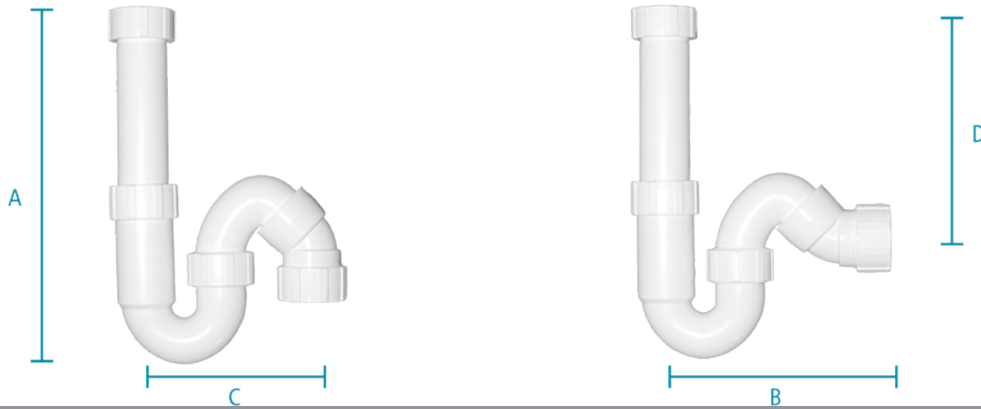

### Telescopic Inlet Combination S or P Traps 32mm Inlet 40mm Outlet

SP32T

• SP32T supplied with 32mm nut and 40mm outlet • Tele is same diameter as PVC waste pipe

A	175-280mm
B	185mm
C	140mm
D	75-175mm

### Telescopic Inlet Combination S or P Traps 40mm

SP40T

• SP40T supplied with both 40mm nut and 40mm outlet • Tele s same diameter as PVC waste pipe

A	175-280mm
B	185mm
C	140mm
D	75-175mm

### Telescopic Combination Dishwasher Trap 40mm

SP40TDW

• Telescopic dishwasher nipple swivels for easy tidy installation • Combo S & P

A	175-280mm
B	185mm
C	140mm
D	75-175mm