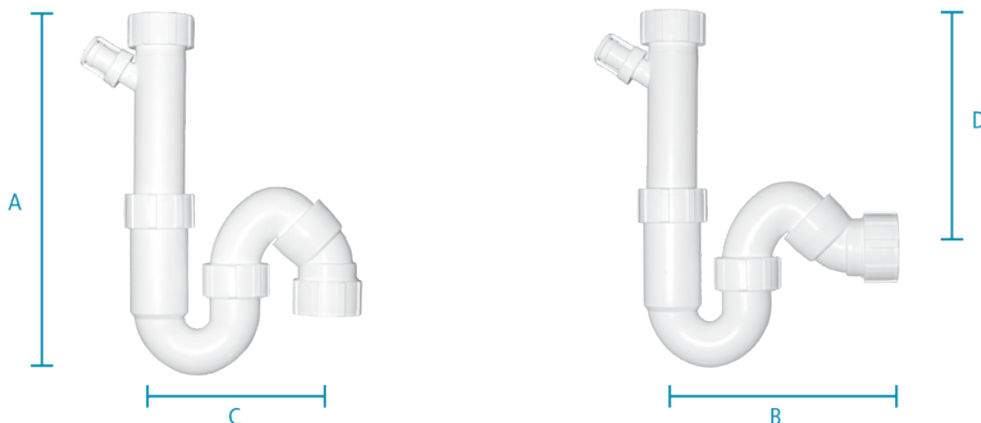

### Telescopic Inlet Combination S or P Traps 32mm Inlet 40mm Outlet

SP32T

• SP32T supplied with 32mm nut and 40mm outlet • Tele is same diameter as PVC waste pipe

A	175-280mm
B	185mm
C	140mm
D	75-175mm

### Telescopic Inlet Combination S or P Traps 40mm

SP40T

• SP40T supplied with both 40mm nut and 40mm outlet • Tele s same diameter as PVC waste pipe

A	175-280mm
B	185mm
C	140mm
D	75-175mm

### Telescopic Combination Dishwasher Trap 40mm

SP40TDW

• Telescopic dishwasher nipple swivels for easy tidy installation • Combo S & P

A	175-280mm
B	185mm
C	140mm
D	75-175mm