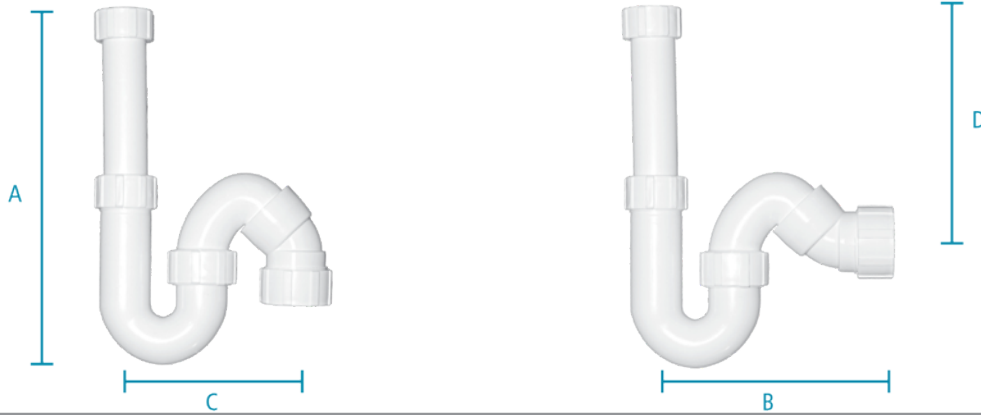

### Telescopic Inlet Combination S or P Traps 32mm Inlet 40mm Outlet

SP32T

• SP32T supplied with 32mm nut and 40mm outlet • Tele is same diameter as PVC waste pipe

A	175-280mm
B	185mm
C	140mm
D	75-175mm

### Telescopic Inlet Combination S or P Traps 40mm

SP40T

• SP40T supplied with both 40mm nut and 40mm outlet • Tele s same diameter as PVC waste pipe

A	175-280mm
B	185mm
C	140mm
D	75-175mm

### Telescopic Combination Dishwasher Trap 40mm

SP40TDW

• Telescopic dishwasher nipple swivels for easy tidy installation • Combo S & P

A	175-280mm
B	185mm
C	140mm
D	75-175mm